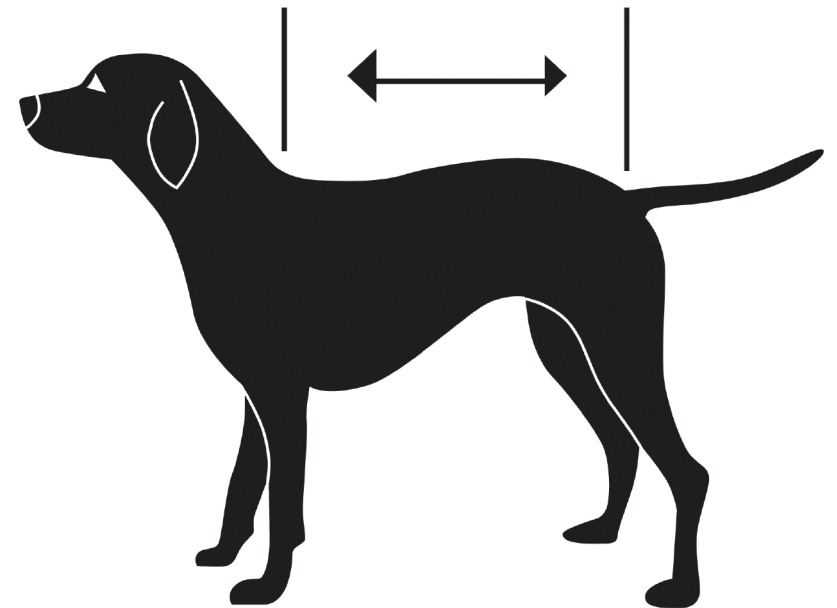

DOG COATS

Size	8	10	12	14	16	18	20	22	24	26	28	30	32
	XX Small	X Small	X Small	Small	Small	Medium	Medium	Large	Large	X Large	X Large	XX Large	XX Large
Inches	8"	10"	12"	14"	16"	18"	20"	22"	24"	26"	28"	30"	32"
Cm	20 cm	25cm	30 cm	35 cm	40 cm	45 cm	51 cm	56 cm	61 cm	66 cm	71 cm	76 cm	81 cm

SIZE	DOG BREED*
10" 12" 14"	Maltese, Silky Terrier, Pug, Pommeranian
16" 18"	Cavalier King Charles, Cocker Spaniel
20" 22" 24"	Border Collie, Boxer, Siberian Husky
26" 28"	German Shepard, Labrador, Doberman

*Please note this is a guide for individual breeds.
To be sure please measure your dog for accuracy.

Measure the distance from the base of the neck to the base of the tail.